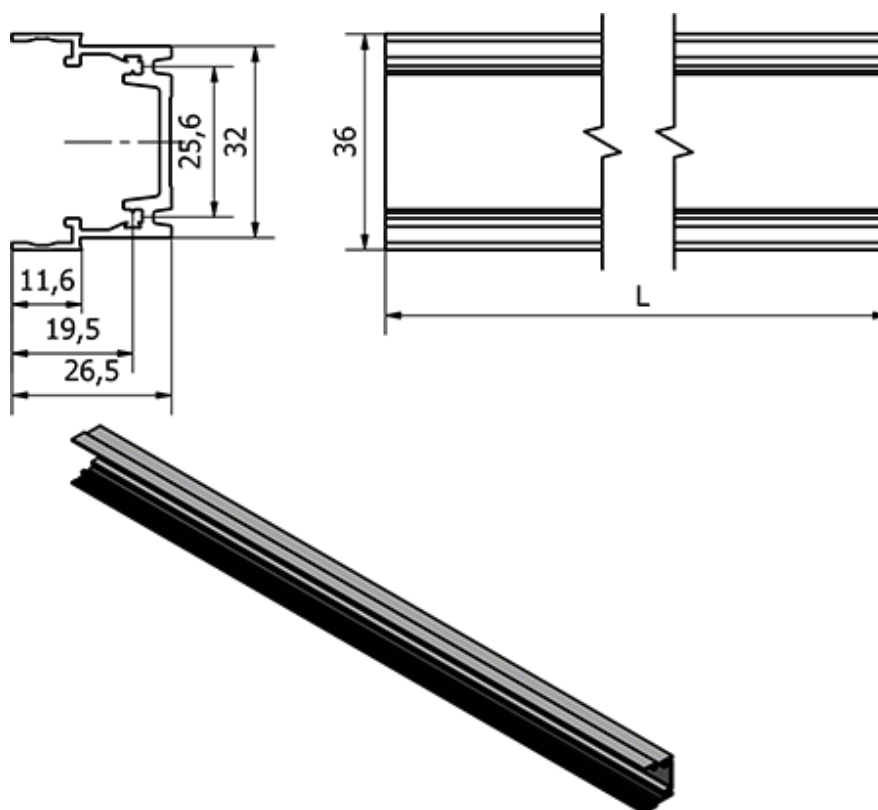

Data Sheet

Article number: 23094299000810

Description: E+G Aluminium profiles - 429900-0810
RLT-AL

Measures

length = 810
Type = RLT-AL
Weight (g) = 370